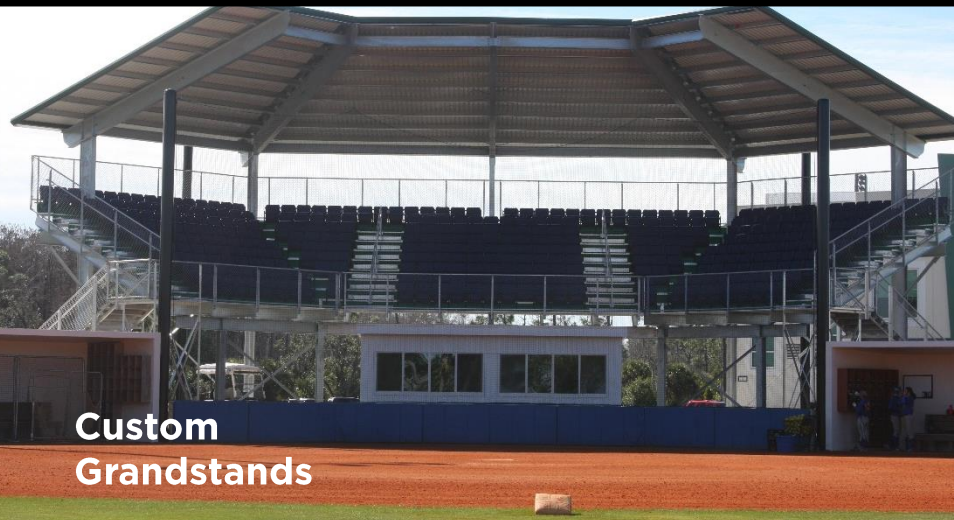

**Angle Frame
Construction**